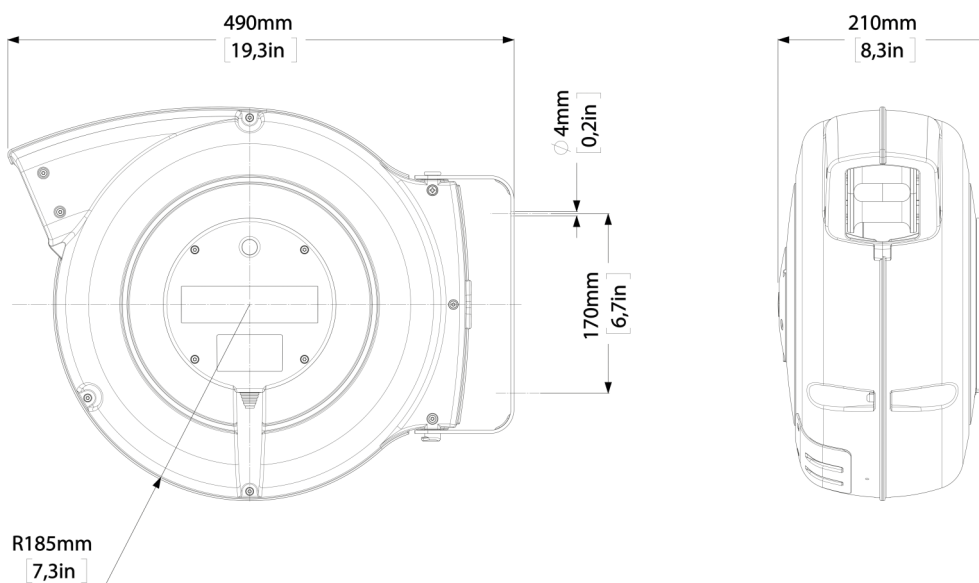

ZECA

TECHNICAL EXCELLENCE. SINCE 1929.

HOSE REELS

SERIE 805

ART. 805/10/S

Hose length (m)
16

Hose internal diameter (mm)
10 mm (3/8")

Tube type
KPU

Maximum pressure
15 bar

TECHNICAL DATA

Article	Hose internal diameter (mm)	Hose length (m)	Cut length (m)	Maximum pressure	End fitting	Temperature	Incoming connection	Tube type	Color	Tube colour	Fluid type
805/10/S	10 mm (3/8")	16	1.5	15 bar	3/8" MBSP	-5 °C/+50 °C	NO	KPU	Silver	BLUE	Air - Water

Please note: The images are for illustrative and explanatory purposes only

OVERALL DIMENSIONS

Technical features

- Available with KPU and FLEX hose.
- Technopolymer structure.
- Metal fixing bracket, adjustable.
- Automatic device to stop the tube at the desired length, which can be disconnected if necessary.
- Available in yellow or silver gray color.