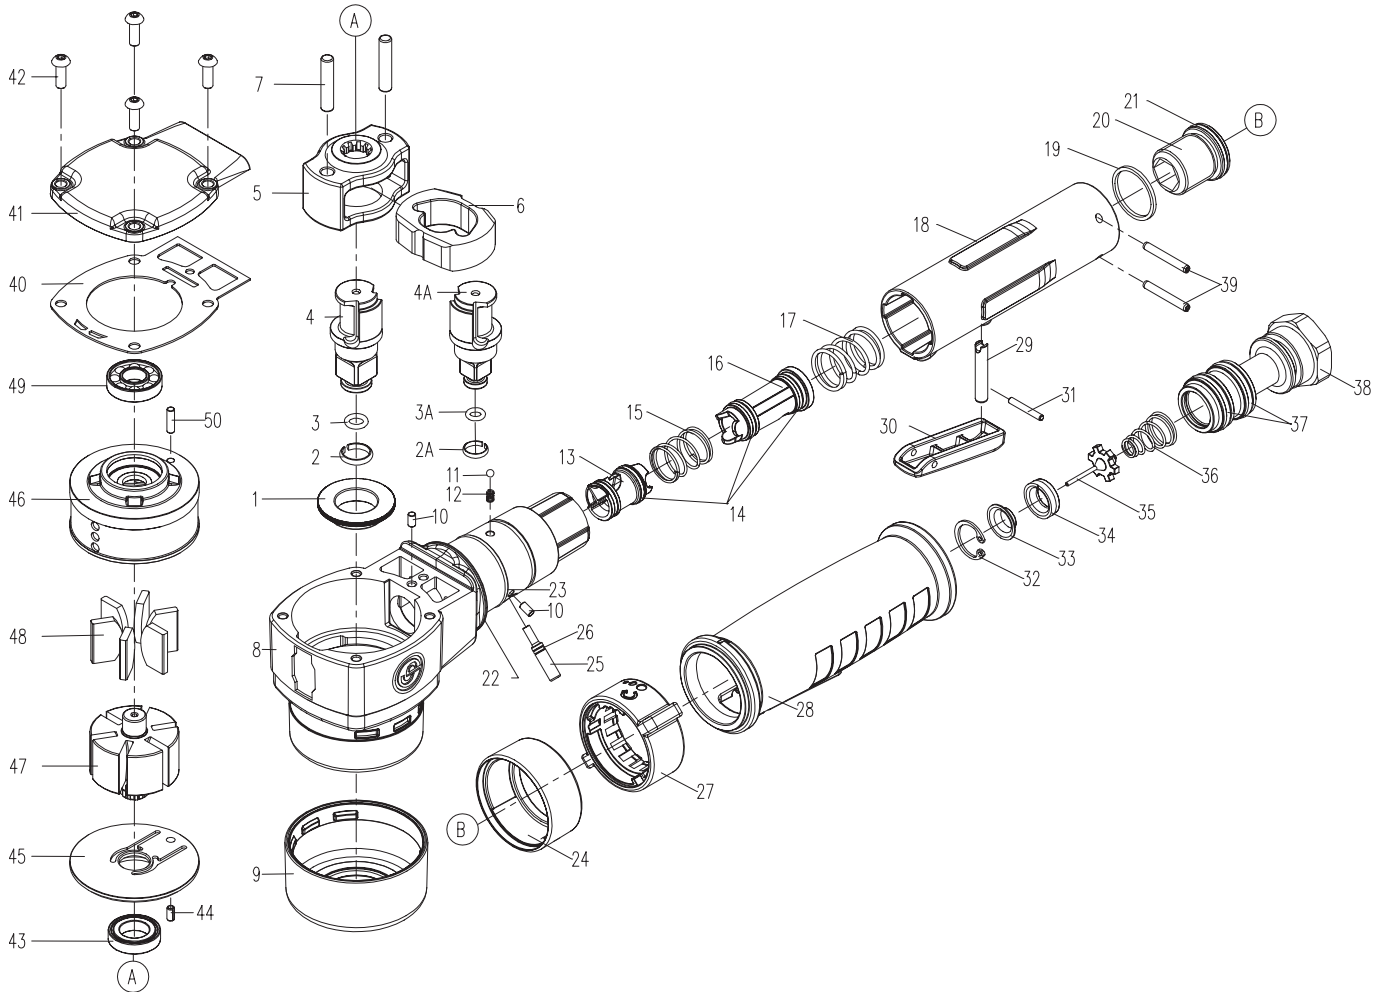

Chicago Pneumatic

CP7727/CP7737 Series Model C Impact Wrench

Item No.	Part No.	Description	Q'ty
5	8940173592	Hammer Cage	1
6	8940173777	Hammer	1
7	8940173778	Pin (set of 2)	1
9	8940173595	Protector	1
24	8940173608	Exhaust Collar	1
27	8940173611	Reverse Ring	1
28	8940173612	Handle Grip	1
40	8940173623	Packing	1
43	8940173626	Bearing	1
47	8940173630	Rotor	1
48	8940173779	Rotor Blade (Set of 6)	1
49	8940171624	Bearing	1
A	8940173780	Housing Kit	
1		Hammer Case Bushing	1
8		Housing	1
10		Pin	2
11		Steel Ball	1
12		Positioning Spring	1
22		O-Ring	1
23		O-Ring	1
25		Lever	1
26		O-Ring	1
B	8940173781	Trigger Kit	
29		Valve Stem	1
30		Trigger	1
31		Spring Pin	1
C	8940173782	Inlet Kit	
37		O-Ring	2
38		Air Inlet	1
D1	2050556893	3/8" Anvil Collar Kit(5)	
2A		Socket Retainer	5
3A		O-Ring	5
D2	2050556923	1/2" Anvil Collar Kit(5)	
2		Socket Retainer	5
3		O-Ring	5
E	8940173783	Reverse Kit	
13		Reverse Valve	1
14		O-Ring	3
15		Spring	1
16		Switch Collar	1
17		Spring	1

Item No.	Part No.	Description	Q'ty
F	8940173784	Front Plate Kit	
43		Bearing	1
44		Spring Pin	1
45		Front Bearing Plate	1
G	8940173785	Cylinder Bearing Kit	
46		Cylinder	1
49		Bearing	1
50		Pin	1
H1	8940173786	3/8" Anvil Kit	
2A		Socket Retainer	1
3A		O-Ring	1
4A		Anvil	1
H2	8940173787	1/2" Anvil Kit	
2		Socket Retainer	1
3		O-Ring	1
4		Anvil	1
J	8940173788	Rear Cover Kit	
40		Packing	1
41		Rear Cover	1
42		Hex. Bolt	4
K	8940173789	Throttle Valve Kit	
32		C-Ring	1
33		Seal Bushing	1
34		Seal	1
35		Tip Valve	1
36		Spring	1
SP1	8940173790	Small Parts Kit 1	
		include 10(x2), 44 & 50	
SP2	8940173791	Small Parts Kit 2	
		include 10(x2), 11, 12, 26, 31 & 39(x2)	
HK	8940173934	Handle Kit	
		include 18, 19, 20, 21 & 39 (x2)	
TK	8940173935	Tune Up Kit	
		include 32, 33, 34, 37(x2), 40 & 48	

6159948710	Safety instruction
8940173585	Operator's manual
8950900061	Warning Label

Spare parts without part number are not sold separately
Contact us at www.cp.com

02/2016
8940173586 Rev. : 02